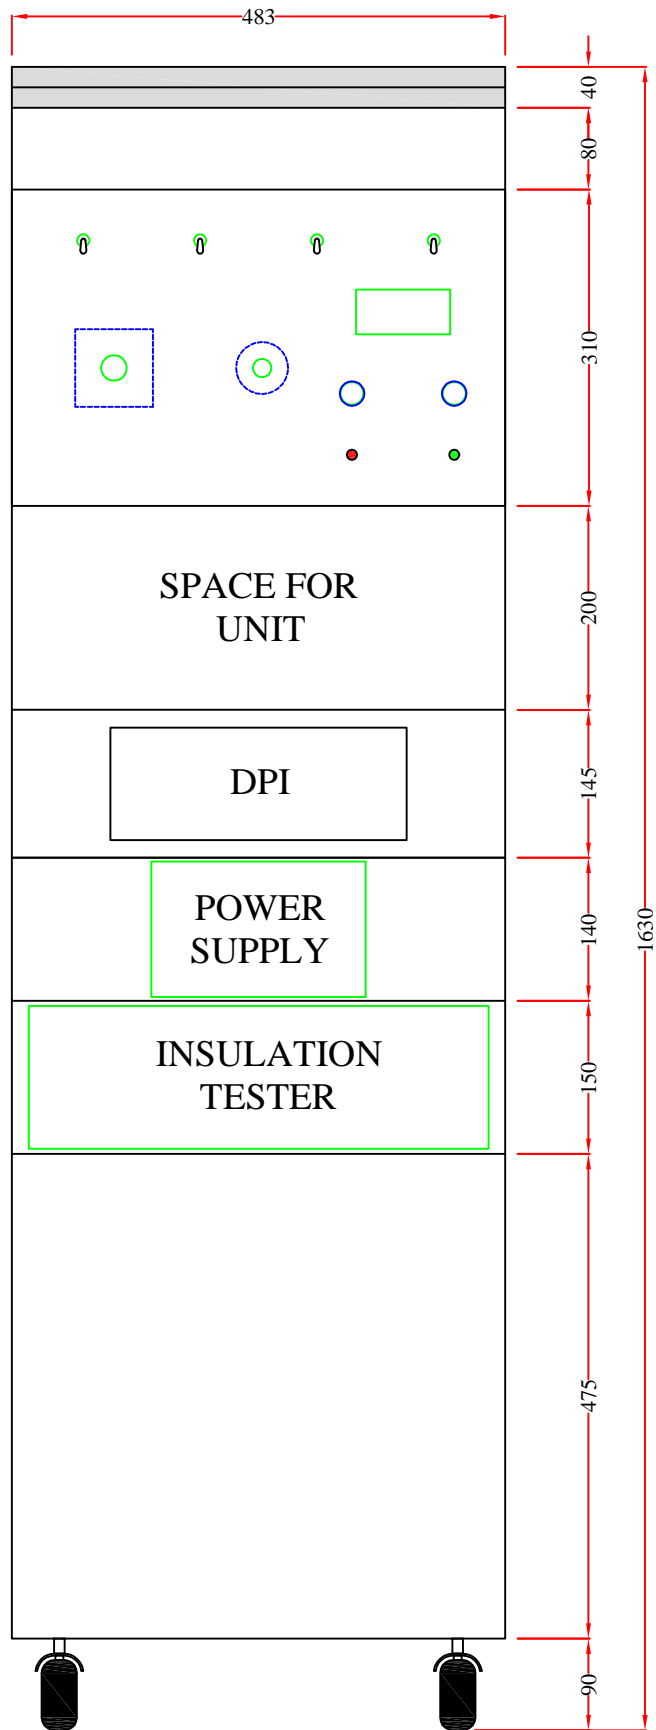

THIS DWG. IS SOLE PROPERTY OF NEOMETRIX ENGINEERING PVT. LTD.
 UNAUTHORISED USE OF THIS DWG. OR MAKING PRODUCT AS PER THIS DWG.
 WITHOUT OUR PERMISSION OR ANY OTHER MISUSE IS NOT PERMITTED.

		NEOMETRIX ENGINEERING PRIVATE LIMITED D-115, SECTOR-63 NOIDA Tel. Phone No.- 0120-4264500-504 Fax No.- +91-120-4264505 E-Mail: Contact@neometrix.in	
MAIN TITLE	ABSOLUTE PRESSURE SWITCH TEST RIG		WEIGHT (Kgs.)
ASSEMBLY	PANEL ASSEMBLY		
PART	PANEL DIAGRAM		
DESIGNED BY	AK		SCALE NOT TO SCALE
DRAWN BY	SK	29/07/2008	PROJECTION
CHECKED BY	AK		SHEET NO:- REV. 00