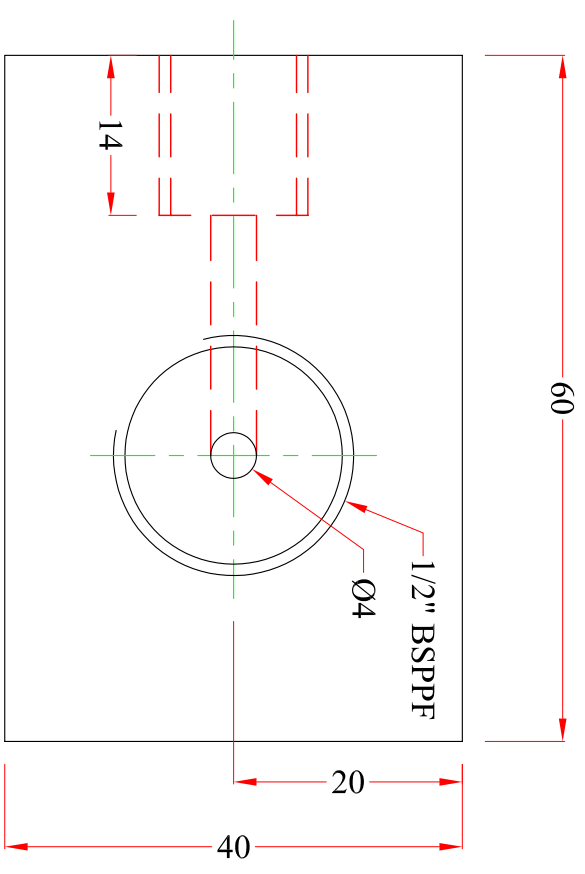

THIS DWG. IS SOLE PROPERTY OF NEOMETRIX ENGINEERING PVT. LTD.
 UNAUTHORISED USE OF THIS DWG. OR MAKING PRODUCT AS PER THIS DWG.
 WITHOUT OUR PERMISSION OR ANY OTHER MISUSE IS NOT PERMITTED.

Manifold-I
 Qty:- 02 Nos.

NEOMETRIX		NEOMETRIX ENGINEERING PRIVATE LIMITED	
www.neometrix.in		E-148 SECTOR-8 NOIDA	
		Tel No:- 0120-4500800	
		Fax No:- +91-120-4500888	
		E-Mail: contact@neometrix.in	
MAIN TITLE	MRA TEST RIG	SCALE	NOT TO SCALE
ASSEMBLY	MAIN ASSEMBLY	PROJECTION	REV. 01
PART	MANIFOLD-I	SHEET NO.	
DESIGNED BY	SK	DWG. NO. :-	NX-MD-8000058
DRAWN BY	SK		
CHECKED BY	AS		
APPROVED BY	SPS		
		WEIGHT:-	1.0 Kg.