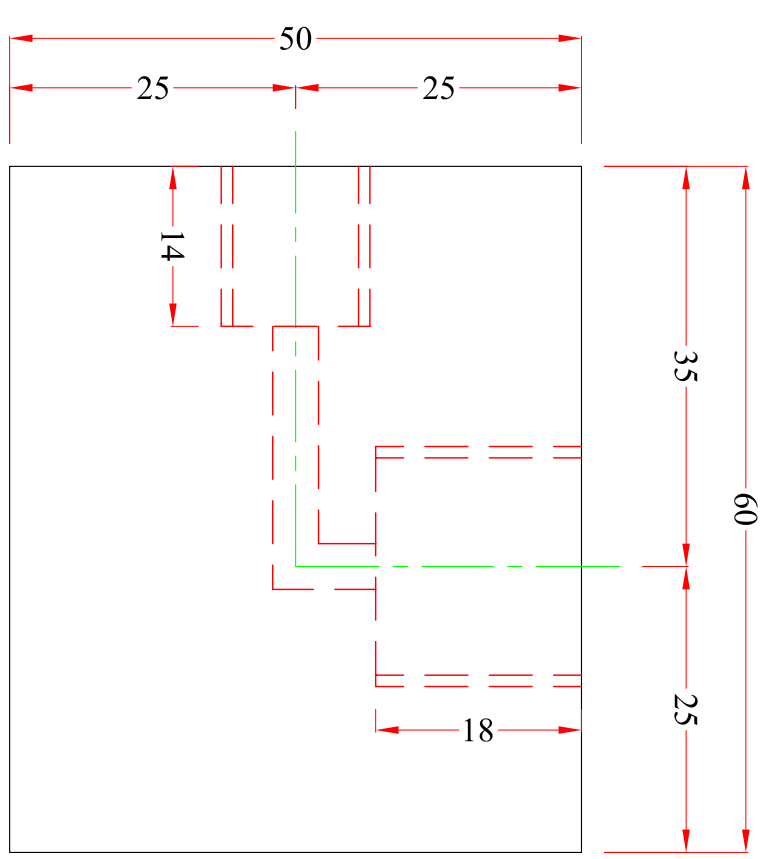

THIS DWG. IS SOLE PROPERTY OF NEOMETRIX ENGINEERING PVT. LTD.
 UNAUTHORISED USE OF THIS DWG. OR MAKING PRODUCT AS PER THIS DWG.
 WITHOUT OUR PERMISSION OR ANY OTHER MISUSE IS NOT PERMITTED.

Manifold-I
 Qty:- 02 Nos.

NEOMETRIX		NEOMETRIX ENGINEERING PRIVATE LIMITED	
www.neometrix.in		E-148 SECTOR-8 NOIDA	
		Tel No:- 0120-4500800	
		Fax No:- +91-120-4500888	
		E-Mail: contact@neometrix.in	
MAIN TITLE	MRA TEST RIG	SCALE	NOT TO SCALE
ASSEMBLY	MAIN ASSEMBLY	PROJECTION	REV. 01
PART	MANIFOLD-I	SHEET NO.	
DESIGNED BY	SK	DWG. NO. :-	NX-MD-8000058
DRAWN BY	SK		
CHECKED BY	AS		
APPROVED BY	SPS		
		WEIGHT:-	1.0 Kg.