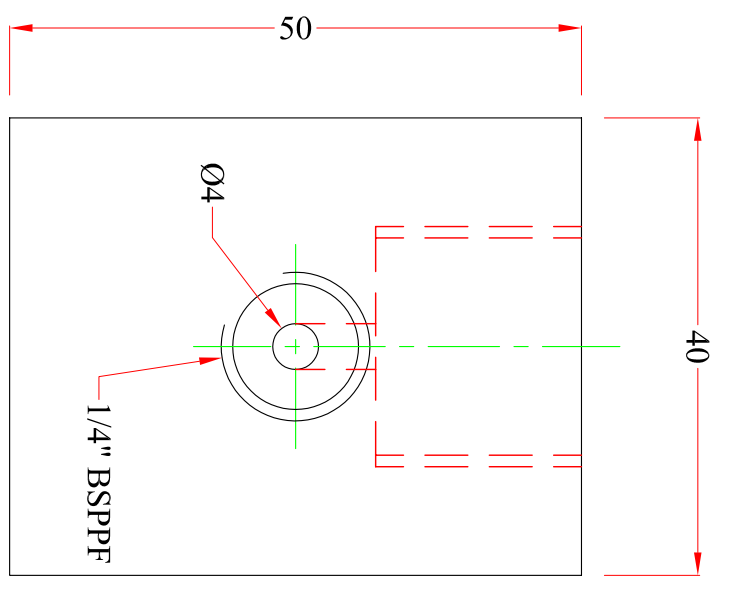

THIS DWG. IS SOLE PROPERTY OF NEOMETRIX ENGINEERING PVT. LTD.
 UNAUTHORISED USE OF THIS DWG. OR MAKING PRODUCT AS PER THIS DWG.
 WITHOUT OUR PERMISSION OR ANY OTHER MISUSE IS NOT PERMITTED.

Manifold-I
 Qty:- 02 Nos.

NEOMETRIX		NEOMETRIX ENGINEERING PRIVATE LIMITED	
www.neometrix.in		E-148 SECTOR-8 NOIDA	
		Tel No:- 0120-4500800	
		Fax No:- +91-120-4500888	
		E-Mail: contact@neometrix.in	
MAIN TITLE	MRA TEST RIG	SCALE	NOT TO SCALE
ASSEMBLY	MAIN ASSEMBLY	PROJECTION	REV. 01
PART	MANIFOLD-I	SHEET NO.	
DESIGNED BY	SK	DWG. NO. :-	NX-MD-8000058
DRAWN BY	SK		
CHECKED BY	AS		
APPROVED BY	SPS		
		WEIGHT:-	1.0 Kg.