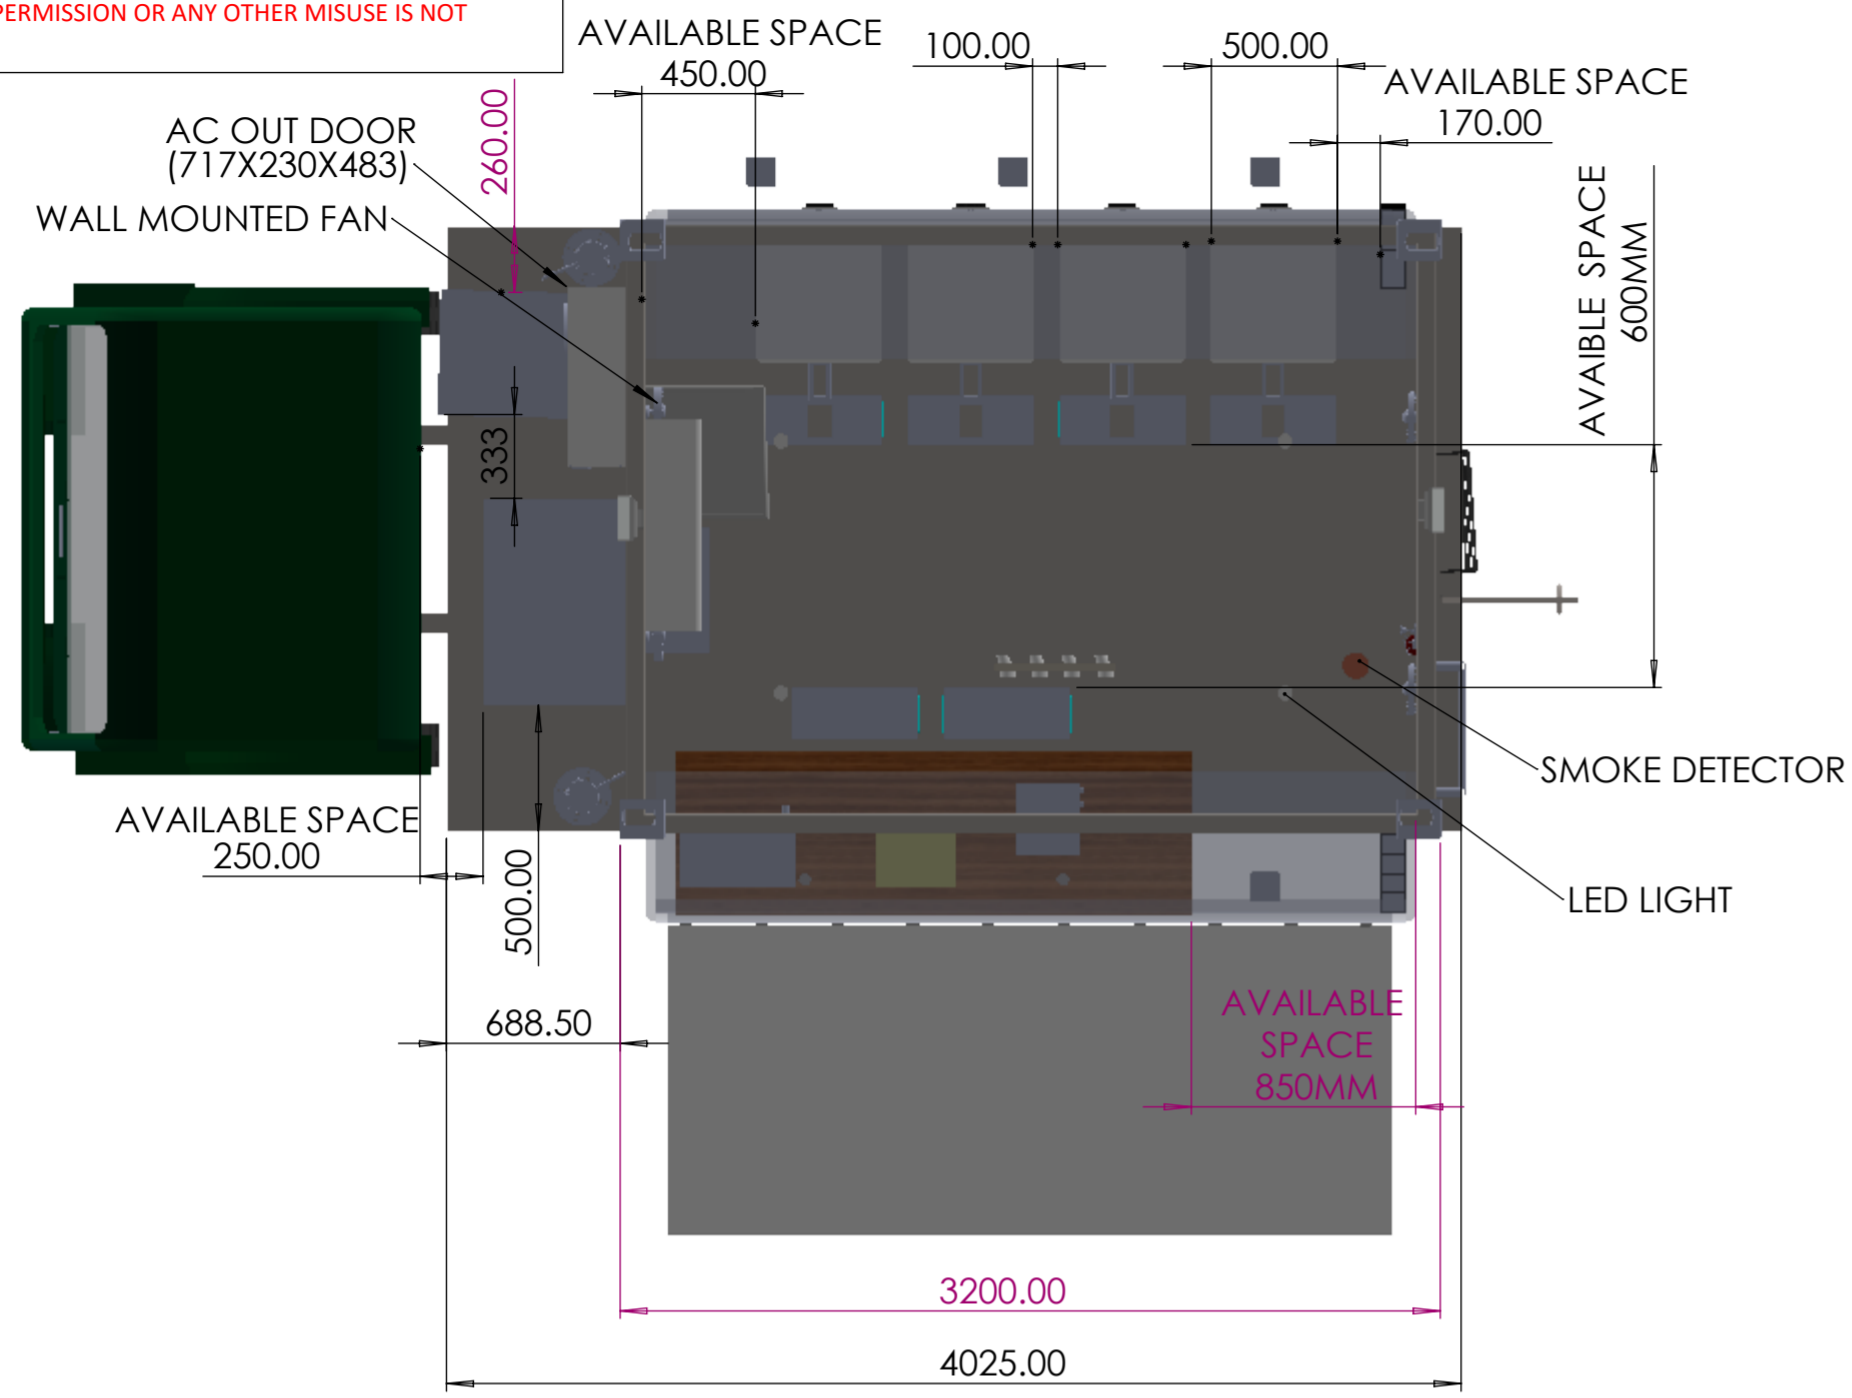

THIS DWG. IS SOLE PROPERTY OF NEOMETRIX DEFENCE LTD. UNAUTHORISED USE OF THIS DWG. OR MAKING PRODUCT AS PER THIS DWG. WITHOUT OUR PERMISSION OR ANY OTHER MISUSE IS NOT PERMITTED.

TOP VIEW

ISOMETRIC VIEW

FRONT VIEW

REAR SIDE VIEW

<b>NEOMETRIX</b>		NEOMETRIX DEFENCE LTD E-148, SECTOR 63, NOIDA, UP-201301 Tel No.: 0120 4500800 Fax No.: 0120 4500888 E-mail: contact@neometrixgroup.com Design Dept.: design@neometrixgroup.com	
TITLE	BATTERY COMMAND POSTS 2.5 TON TATA VEHICLE MODIFICATION		
SUB-TITLE	--		
SRS CODE	A7943		
CUSTOMER	--		
END USER	--		
TD/PO. No.	--		
PROJECTION	DRWN	S.G	1/02/2025
	CHK.	P.N	1/02/2025
	APPR.	S.P.S	1/02/2025
SIZE	SCALE	SHEET No	OF
A3	NTS	01	01
DATED		NEO DWG No.	
		T-PED-A7943-TATA VEHICLE	
REV			00