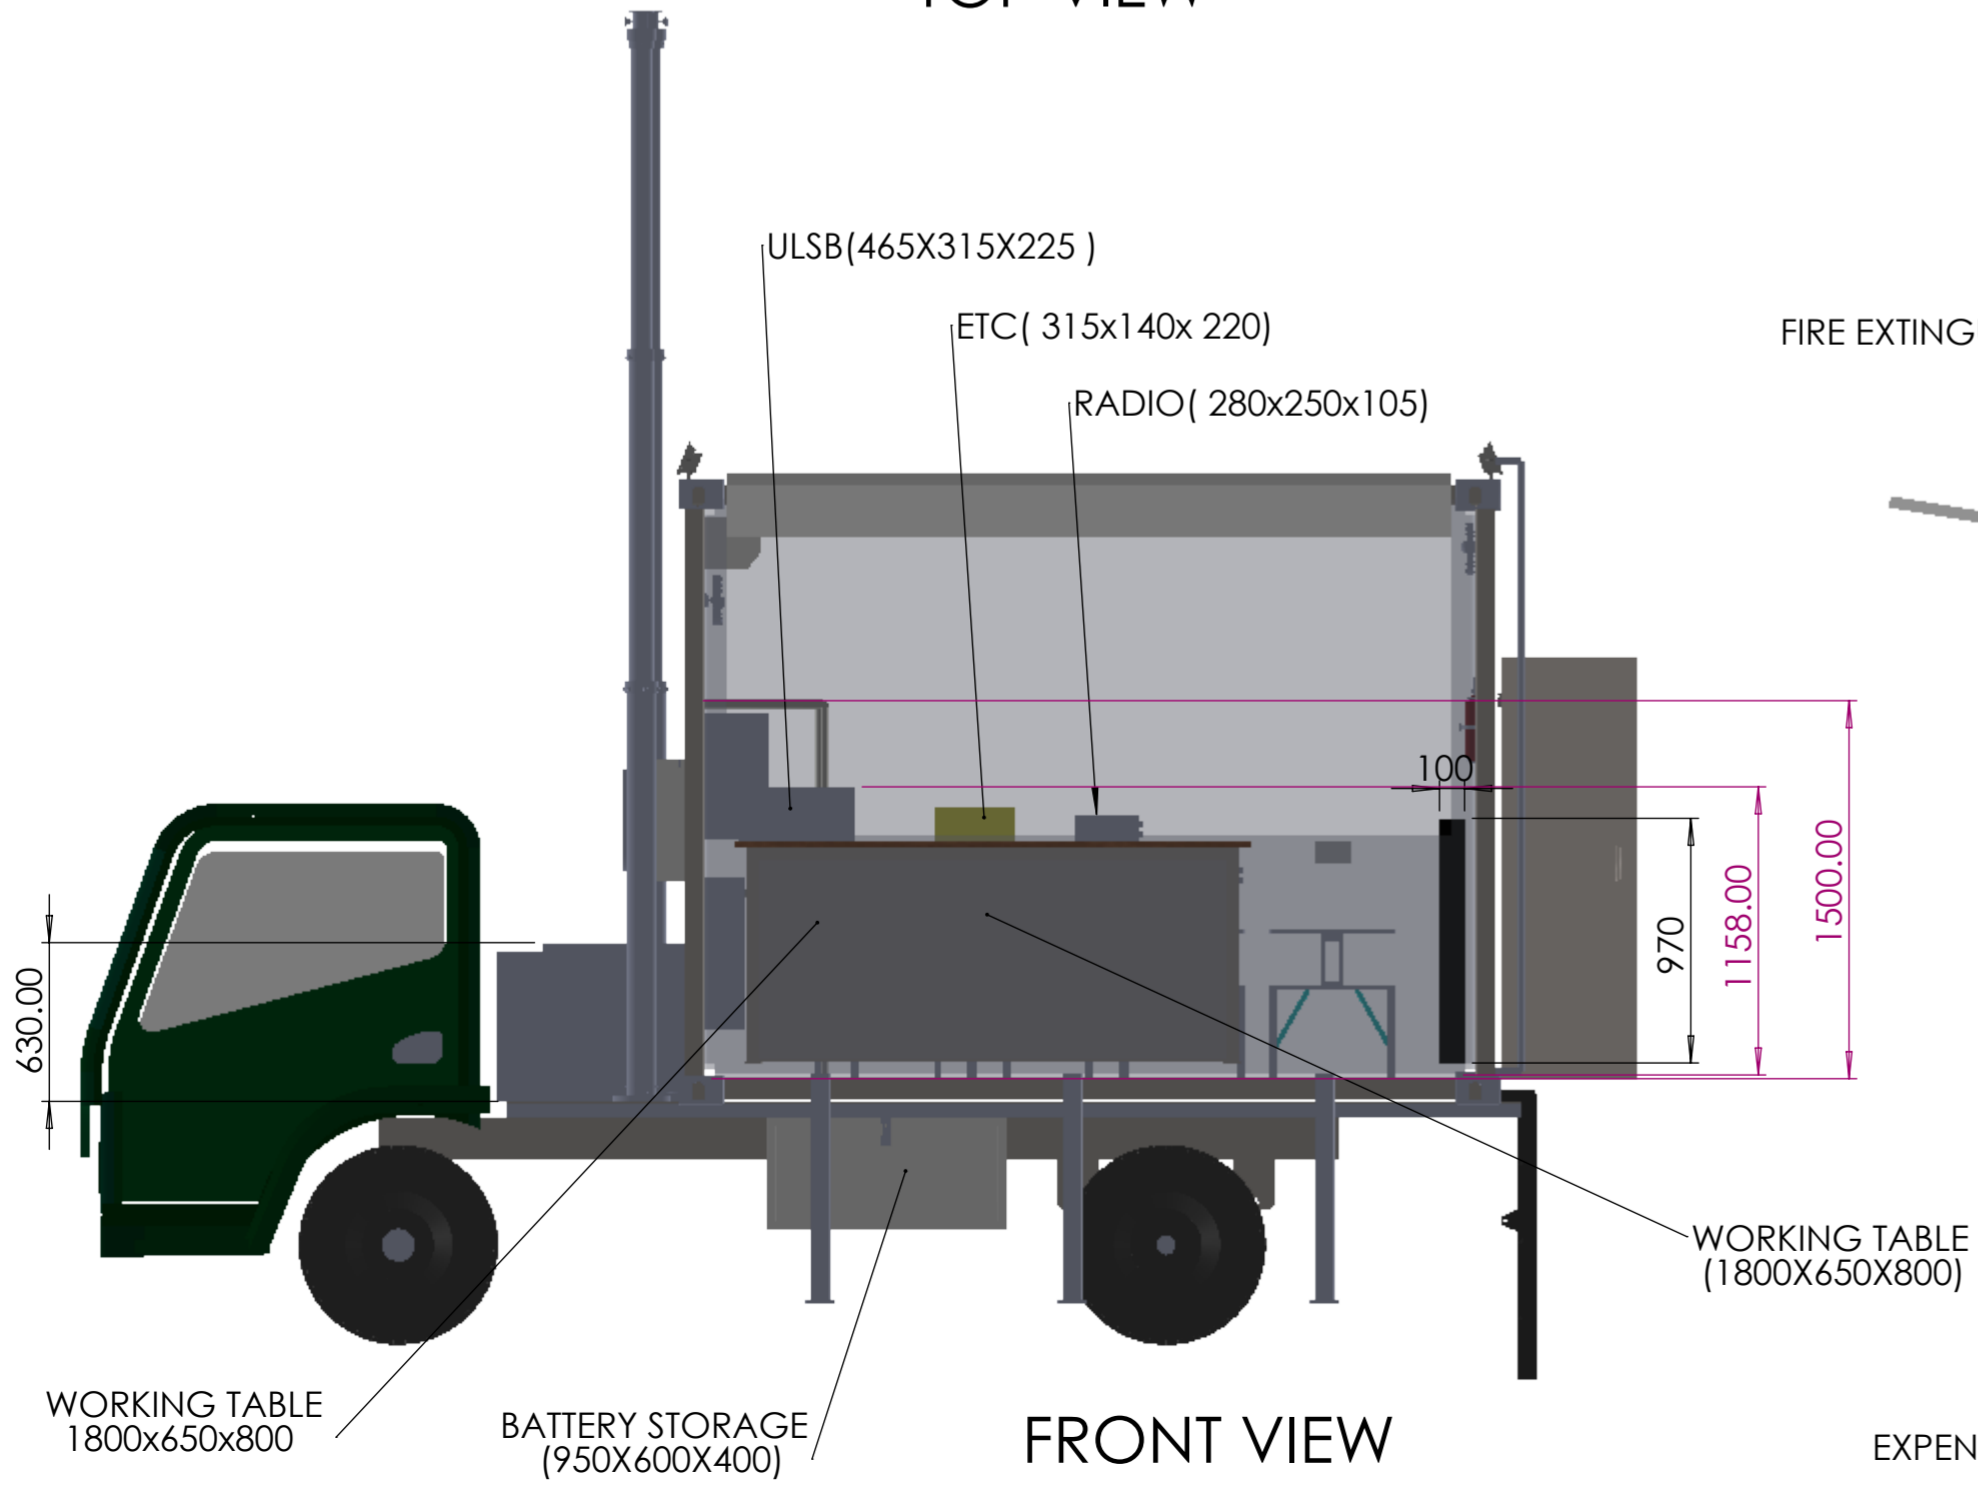

THIS DWG. IS SOLE PROPERTY OF NEOMETRIX DEFENCE LTD. UNAUTHORISED USE OF THIS DWG. OR MAKING PRODUCT AS PER THIS DWG. WITHOUT OUR PERMISSION OR ANY OTHER MISUSE IS NOT PERMITTED.

TOP VIEW

ISOMETRIC VIEW

FRONT VIEW

REAR SIDE VIEW

<b>NEOMETRIX</b>		NEOMETRIX DEFENCE LTD E-148, SECTOR 63, NOIDA, UP-201301 Tel No.: 0120 4500800 Fax No.: 0120 4500888 E-mail: contact@neometrixgroup.com Design Dept.: design@neometrixgroup.com	
TITLE	BATTERY COMMAND POSTS 2.5 TON TATA VEHICLE MODIFICATION		
SUB-TITLE	--		
SRS CODE	A7943		
CUSTOMER	--		
END USER	--		
TD/PO. No.	--		
PROJECTION	DRWN	S.G	1/02/2025
	CHK.	P.N	1/02/2025
	APPR.	S.P.S	1/02/2025
SIZE	SCALE	SHEET No	OF
A3	NTS	01	01
DATED		NEO DWG No.	
		T-PED-A7943-TATA VEHICLE	
REV			00