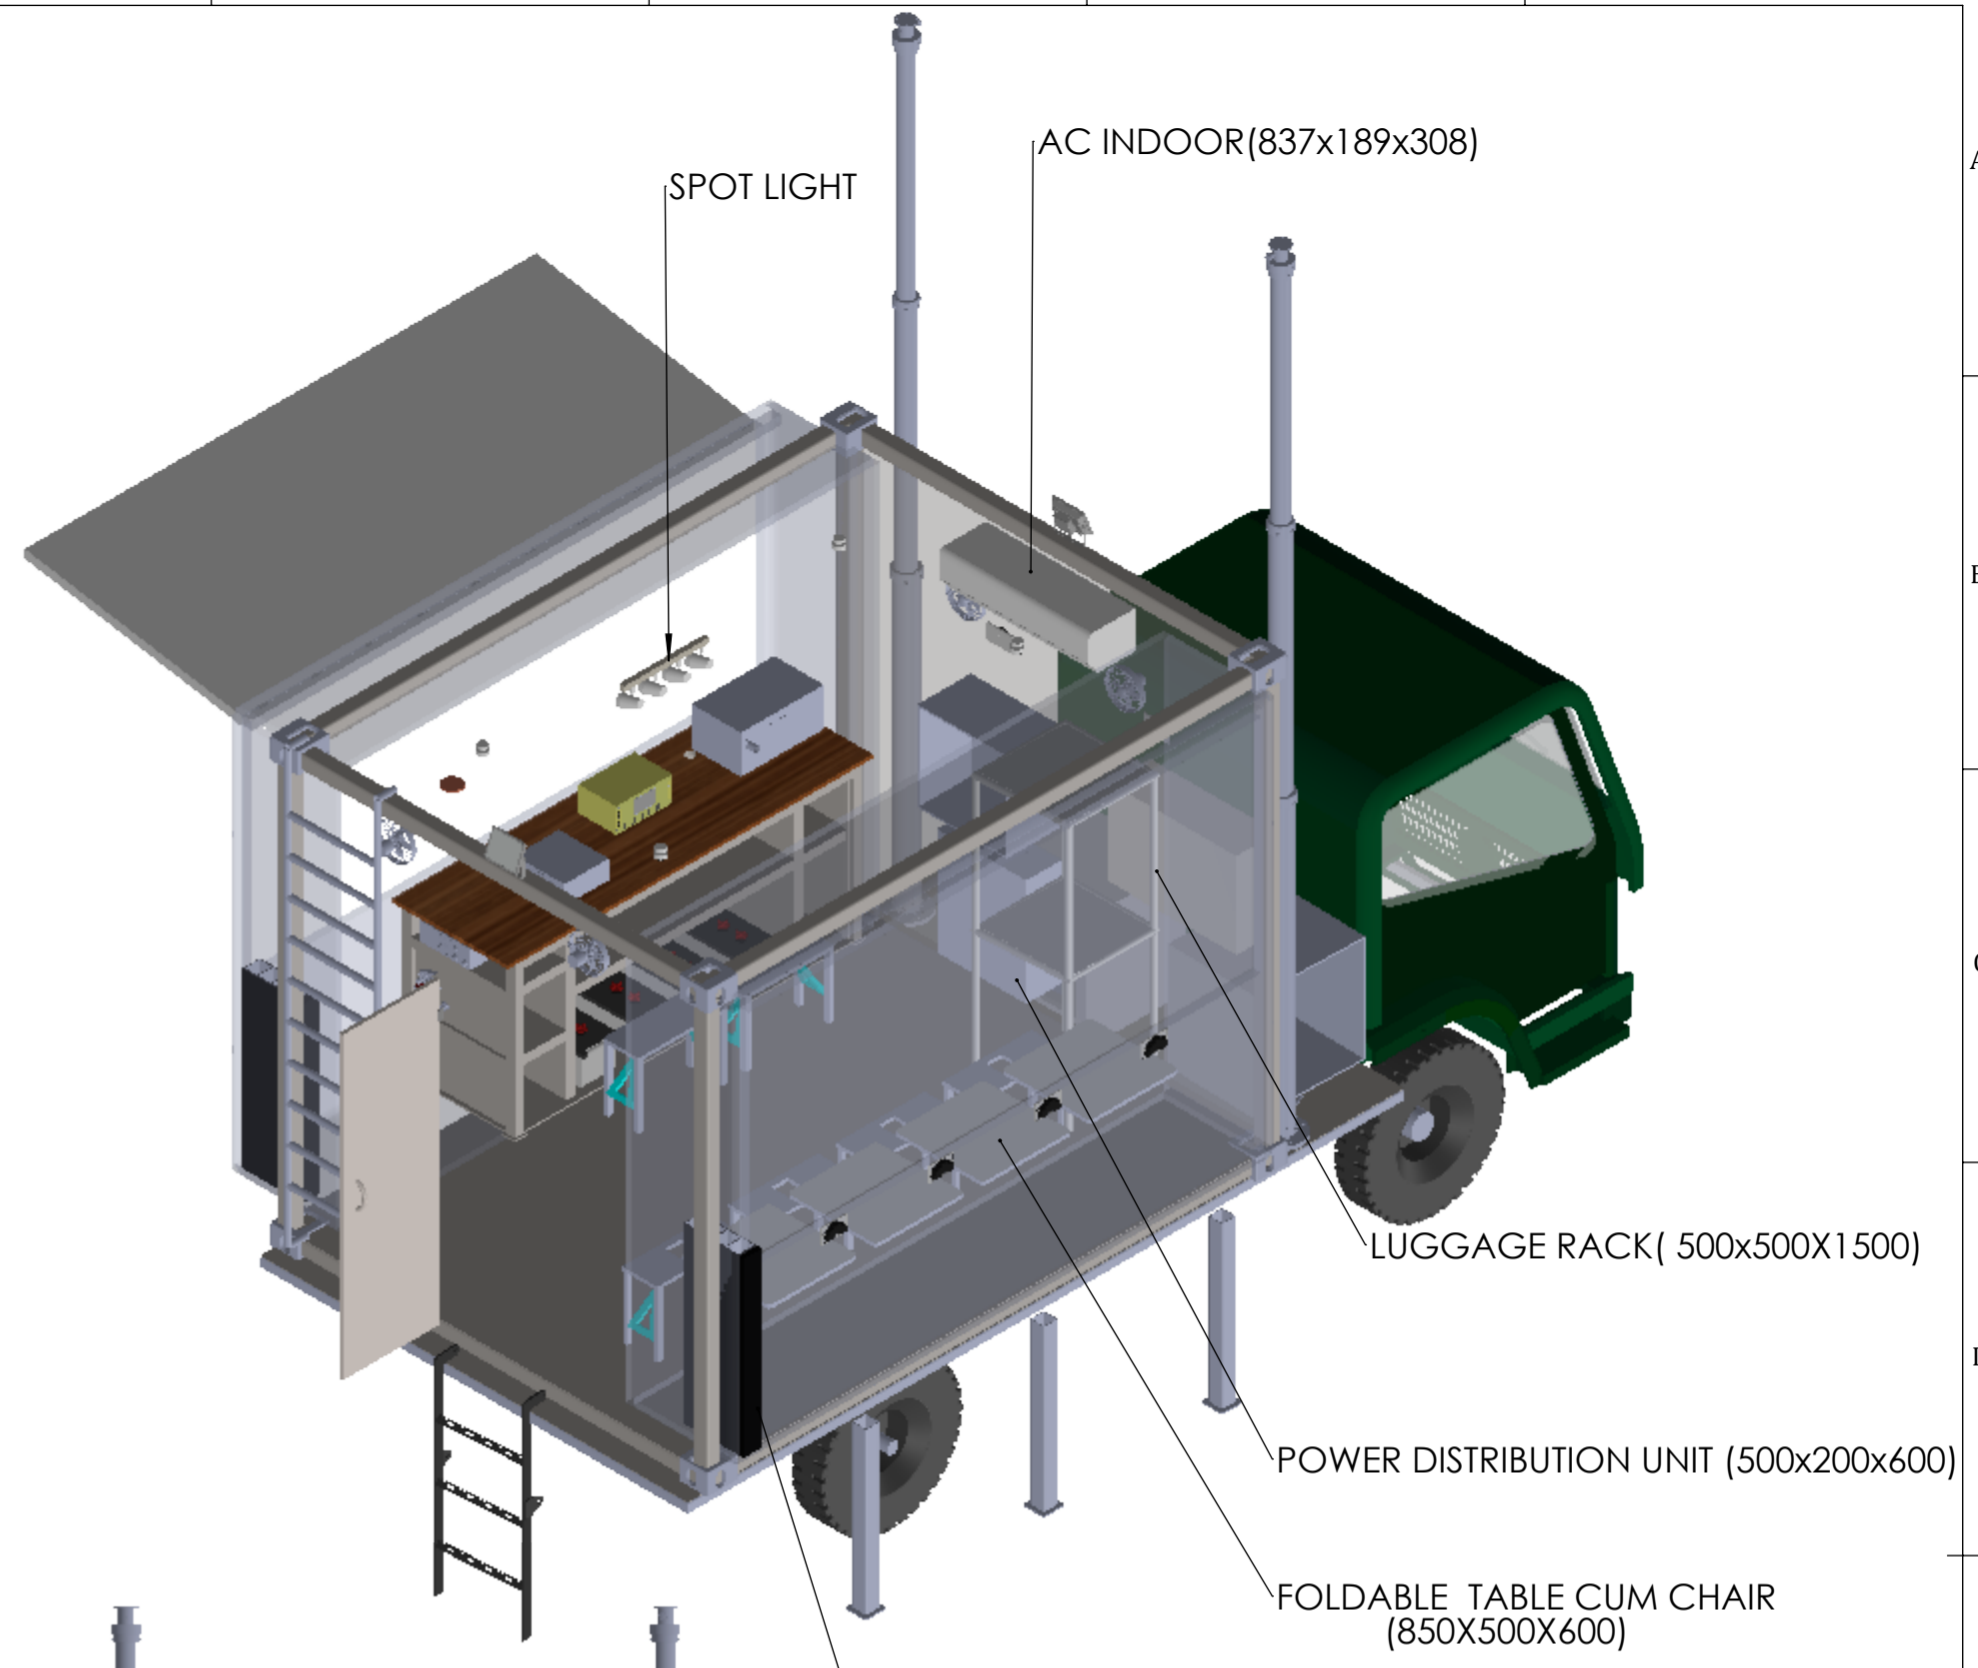

THIS DWG. IS SOLE PROPERTY OF NEOMETRIX DEFENCE LTD. UNAUTHORISED USE OF THIS DWG. OR MAKING PRODUCT AS PER THIS DWG. WITHOUT OUR PERMISSION OR ANY OTHER MISUSE IS NOT PERMITTED.

TOP VIEW

ISOMETRIC VIEW

FRONT VIEW

REAR SIDE VIEW

<b>NEOMETRIX</b>		NEOMETRIX DEFENCE LTD E-148, SECTOR 63, NOIDA, UP-201301 Tel No.: 0120 4500800 Fax No.: 0120 4500888 E-mail: contact@neometrixgroup.com Design Dept.: design@neometrixgroup.com	
TITLE	BATTERY COMMAND POSTS 2.5 TON TATA VEHICLE MODIFICATION		
SUB-TITLE	--		
SRS CODE	A7943		
CUSTOMER	--		
END USER	--		
TD/PO. No.	--		
PROJECTION	DRWN	S.G	1/02/2025
	CHK.	P.N	1/02/2025
	APPR.	S.P.S	1/02/2025
SIZE	SCALE	SHEET No	OF
A3	NTS	01	01
DATED		NEO DWG No.	
		T-PED-A7943-TATA VEHICLE	
REV			00