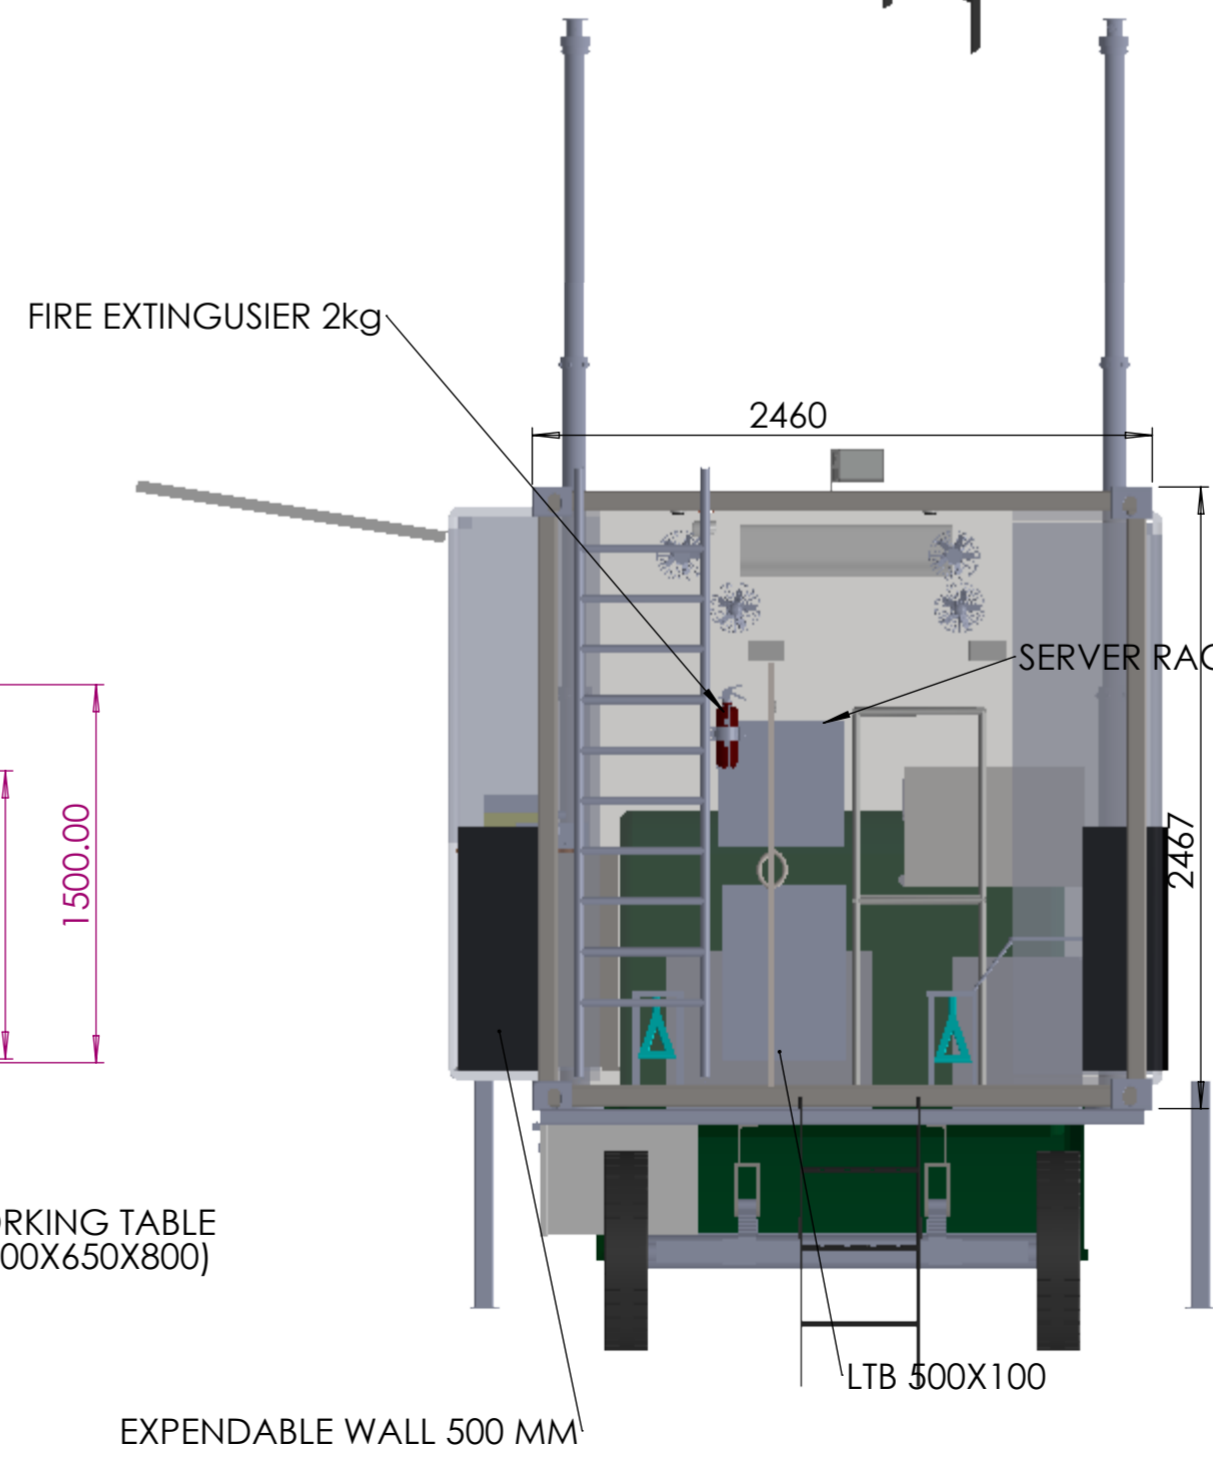

THIS DWG. IS SOLE PROPERTY OF NEOMETRIX DEFENCE LTD. UNAUTHORISED USE OF THIS DWG. OR MAKING PRODUCT AS PER THIS DWG. WITHOUT OUR PERMISSION OR ANY OTHER MISUSE IS NOT PERMITTED.

TOP VIEW

ISOMETRIC VIEW

FRONT VIEW

REAR SIDE VIEW

<b>NEOMETRIX</b>		NEOMETRIX DEFENCE LTD E-148, SECTOR 63, NOIDA, UP-201301 Tel No.: 0120 4500800 Fax No.: 0120 4500888 E-mail: contact@neometrixgroup.com Design Dept.: design@neometrixgroup.com	
TITLE	BATTERY COMMAND POSTS 2.5 TON TATA VEHICLE MODIFICATION		
SUB-TITLE	--		
SRS CODE	A7943		
CUSTOMER	--		
END USER	--		
TD/PO. No.	--		
PROJECTION	DRWN	S.G	1/02/2025
	CHK.	P.N	1/02/2025
	APPR.	S.P.S	1/02/2025
SIZE	SCALE	SHEET No	OF
A3	NTS	01	01
DATED		NEO DWG No.	
		T-PED-A7943-TATA VEHICLE	
REV			00